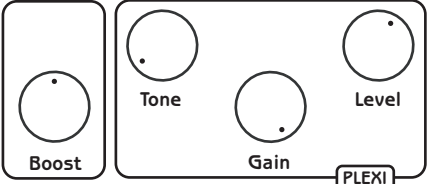

Death Rattle

Dual Overdrive + Boost

Quick Start Settings

Note - If the BOOST control is shown, it is assumed the BOOST switch is on, and the PRE/POST switch is set to PRE

80's Style