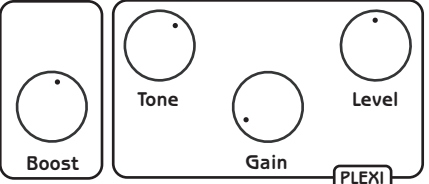

Death Rattle

Dual Overdrive + Boost

Quick Start Settings

Note - If the BOOST control is shown, it is assumed the BOOST switch is on, and the PRE/POST switch is set to PRE

Shock Me