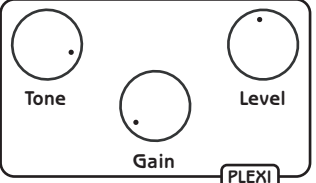

Death Rattle

Dual Overdrive + Boost

Quick Start Settings

Note - If the BOOST control is shown, it is assumed the BOOST switch is on, and the PRE/POST switch is set to PRE

Rumble

Red House

Cold Shot

Jail Break