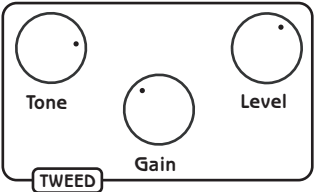

Death Rattle

Dual Overdrive + Boost

Quick Start Settings

Note - If the BOOST control is shown, it is assumed the BOOST switch is on, and the PRE/POST switch is set to PRE

Rumble

Red House

Cold Shot

Jail Break