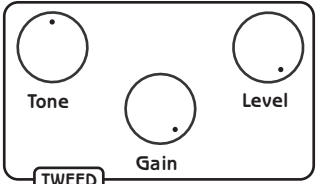

Death Rattle

Dual Overdrive + Boost

Quick Start Settings

Note - If the BOOST control is shown, it is assumed the BOOST switch is on, and the PRE/POST switch is set to PRE

Wang Dang