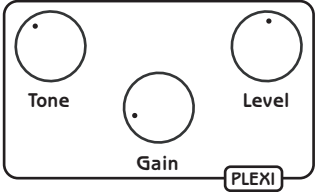

Death Rattle

Dual Overdrive + Boost

Quick Start Settings

Note - If the BOOST control is shown, it is assumed the BOOST switch is on, and the PRE/POST switch is set to PRE

Rumble

Red House

Cold Shot

Jail Break