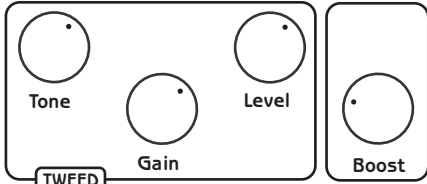

Death Rattle

Dual Overdrive + Boost

Quick Start Settings

Note - If the BOOST control is shown, it is assumed the BOOST switch is on, and the PRE/POST switch is set to PRE

Rumble

Red House

Cold Shot

Jail Break