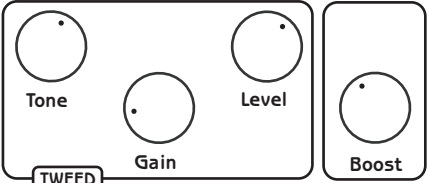

Death Rattle

Dual Overdrive + Boost

Quick Start Settings

Note - If the BOOST control is shown, it is assumed the BOOST switch is on, and the PRE/POST switch is set to PRE

Rumble

Red House

Cold Shot

Jail Break