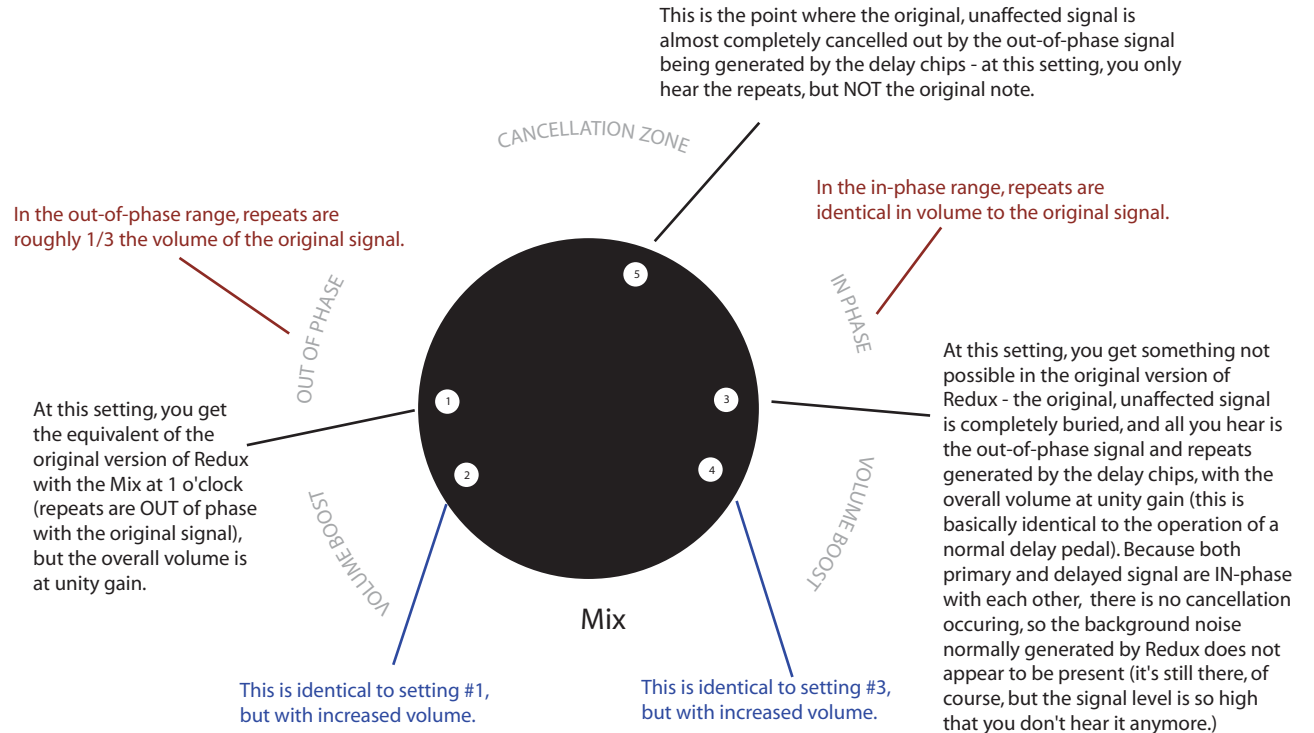

Redux

Modulated Echo

Quick Start Settings

Note - turn the Offset knob on BEFORE applying power
Settings are approximate, some correction may be required

Delay Regen Offset Mix

50's Slap-Back Delay

Delay Regen Offset Mix

Flanged Delay

Delay Regen Offset Mix

Plate Reverb

Delay Regen Offset Mix

Long Ambient

REVISED MIX CONTROL OPERATION