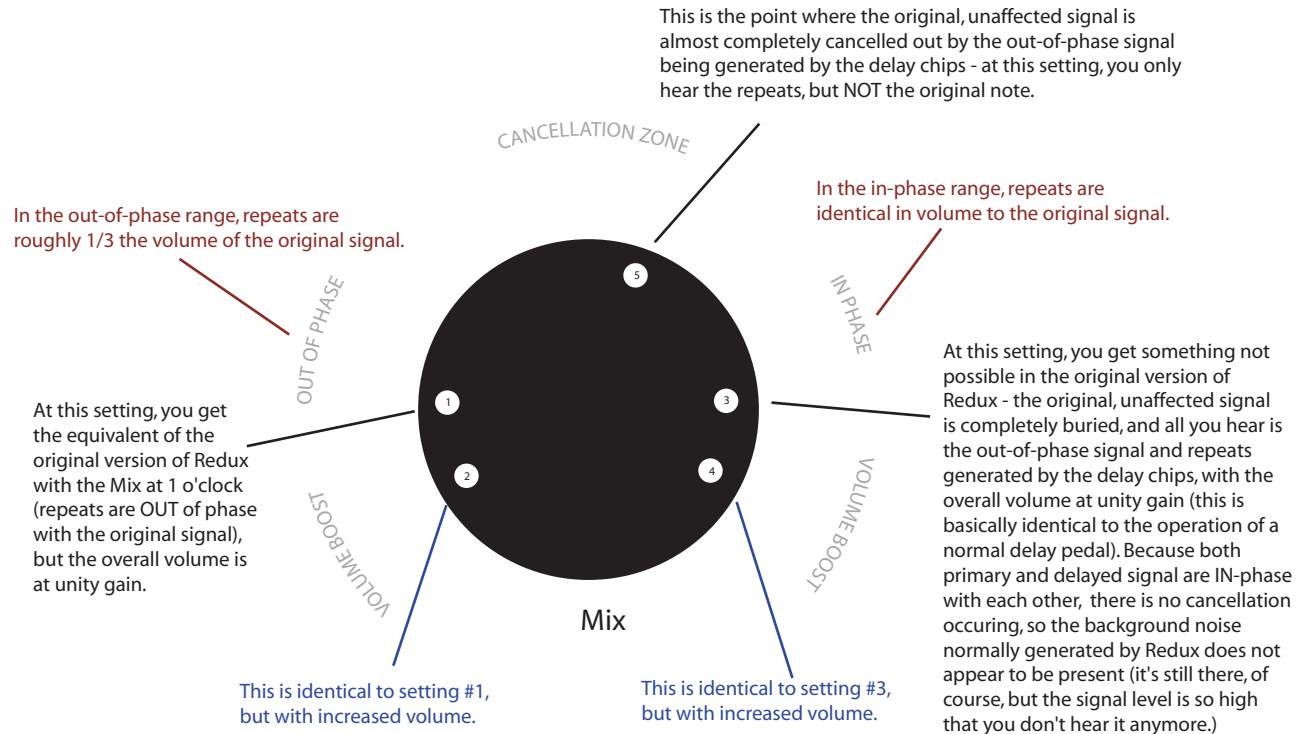

REVISED MIX CONTROL OPERATION